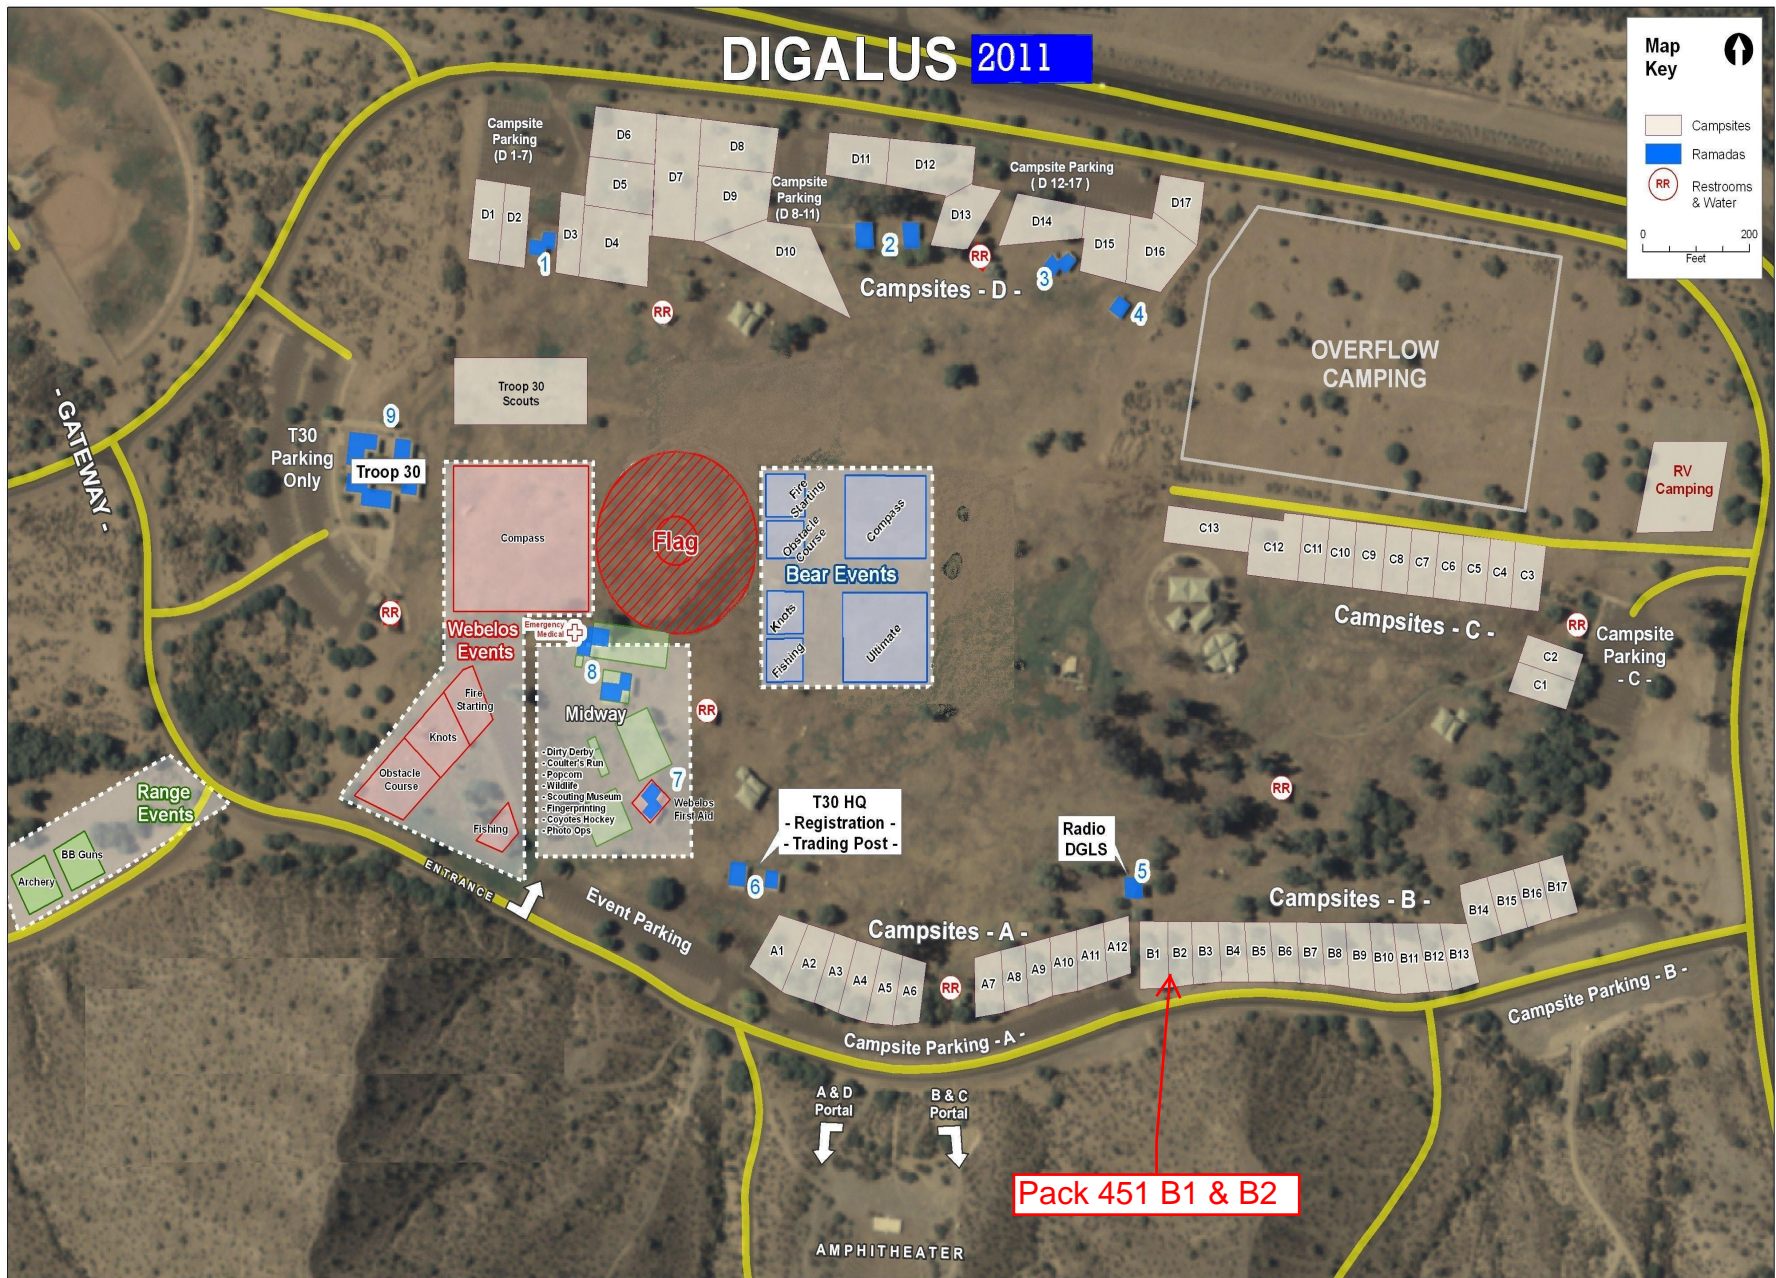

# DIGALUS 2011

**Map Key**

- Campsites
- Ramadas
- Restrooms & Water

0 200  
Feet

**Pack 451 B1 & B2**